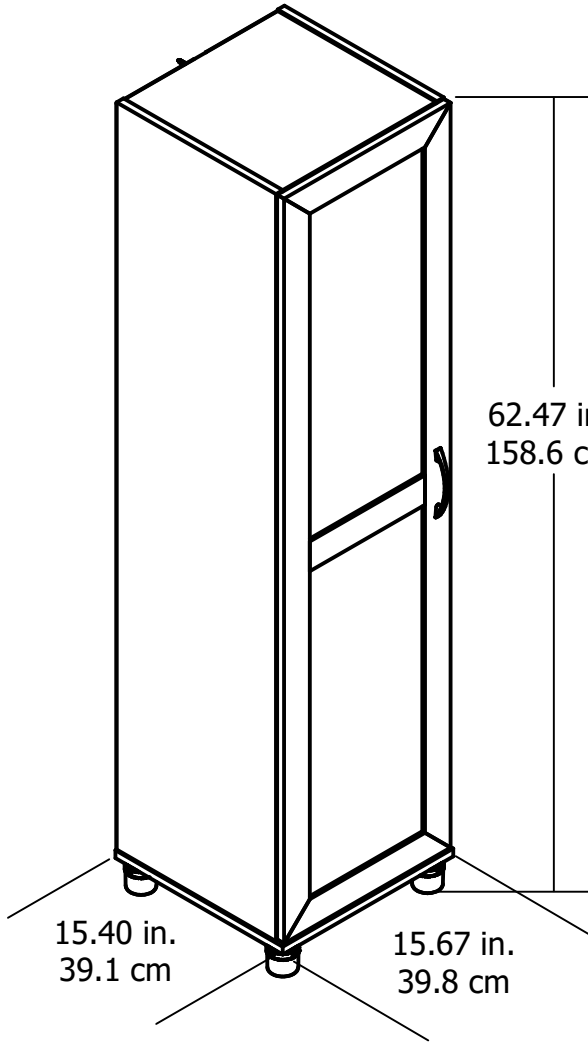

6131

Interior Storage dimensions:
Upper Section
(2) storage spaces (adj heights)
14.2 in. (36.0 cm) W
26.8 in. (68.1 cm) H
14.5 in. (36.9 cm) D
3.19 cubic feet

Interior Storage dimensions:
Lower Section
(2) storage spaces (adj heights)
14.2 in. (36.0 cm) W
31.4 in. (79.7 cm) H
14.5 in. (36.9 cm) D
3.74 cubic feet

Wood Breakdown: 92%
Total storage: 6.93 cubic feet

Overall Product Size:
15.67"W x 15.40"D x 62.47"H
39.8cm W x 39.1cm D x 158.6cm H

Maximum Weight Capacities
Unit Weight: 61 lbs. (27.67 kg)