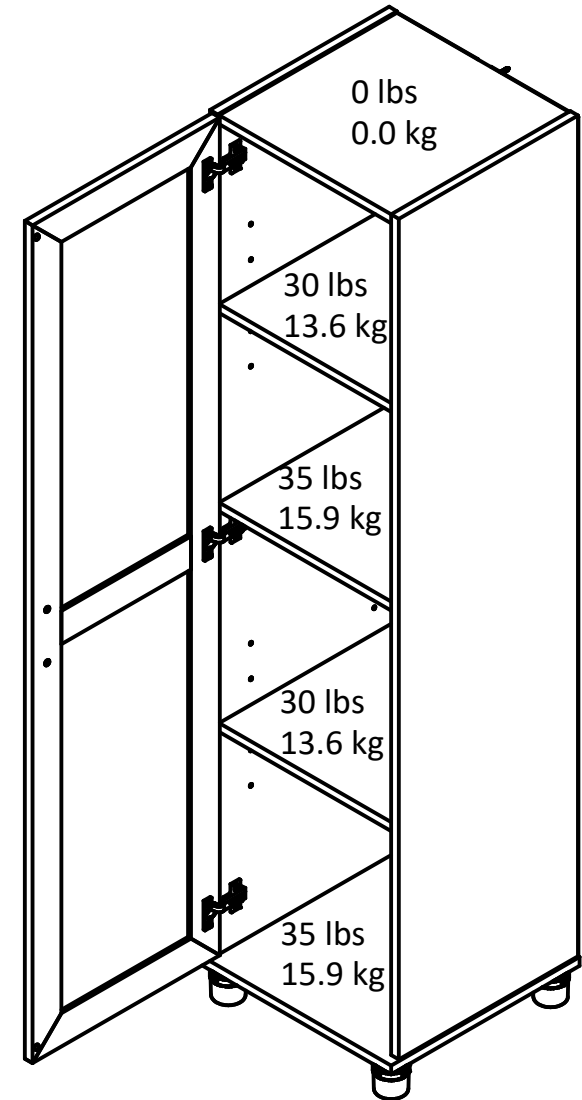

6131

Interior Storage dimensions:
Upper Section
(2) storage spaces (adj heights)
14.2 in. (36.0 cm) W
26.8 in. (68.1 cm) H
14.5 in. (36.9 cm) D
3.19 cubic feet

Interior Storage dimensions:
Lower Section
(2) storage spaces (adj heights)
14.2 in. (36.0 cm) W
31.4 in. (79.7 cm) H
14.5 in. (36.9 cm) D
3.74 cubic feet

Wood Breakdown: 92%
Total storage: 6.93 cubic feet

Overall Product Size:
15.67"W x 15.40"D x 62.47"H
39.8cm W x 39.1cm D x 158.6cm H

Maximum Weight Capacities
Unit Weight: 61 lbs. (27.67 kg)